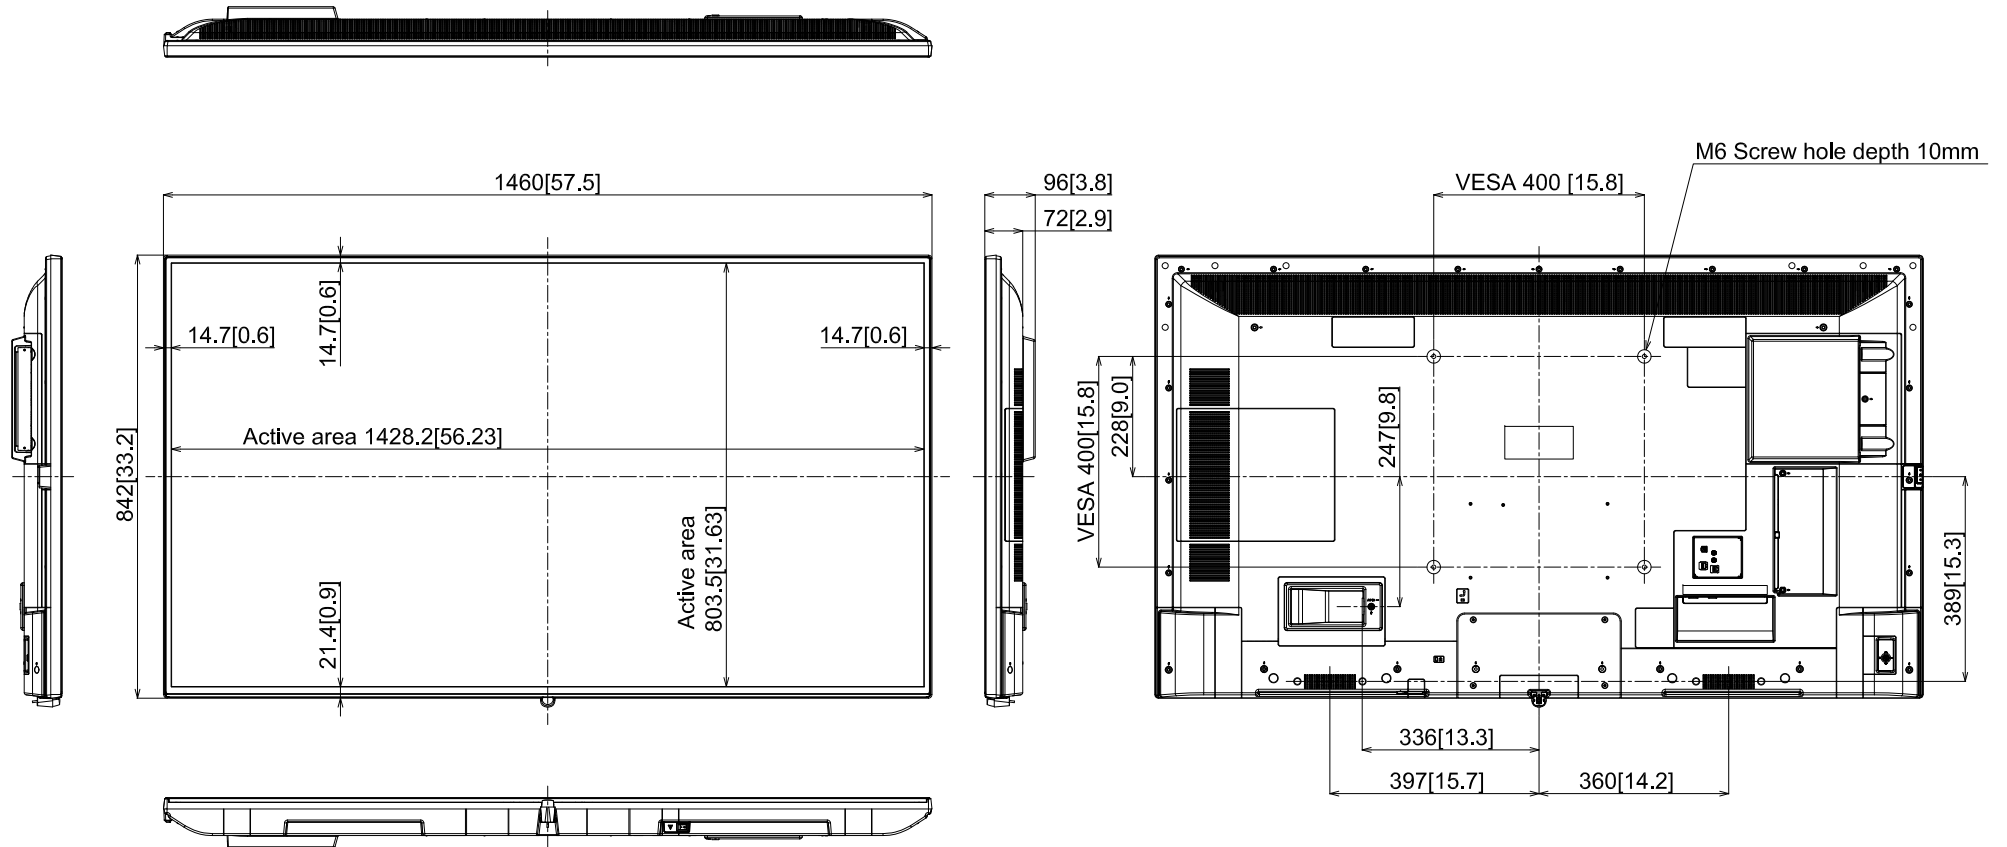

# 65-inch Class 4K UHD LCD Display

## TH-65SQE1

15-March-2022

Unit : mm [inches]

Design and specification subject to change without notice.