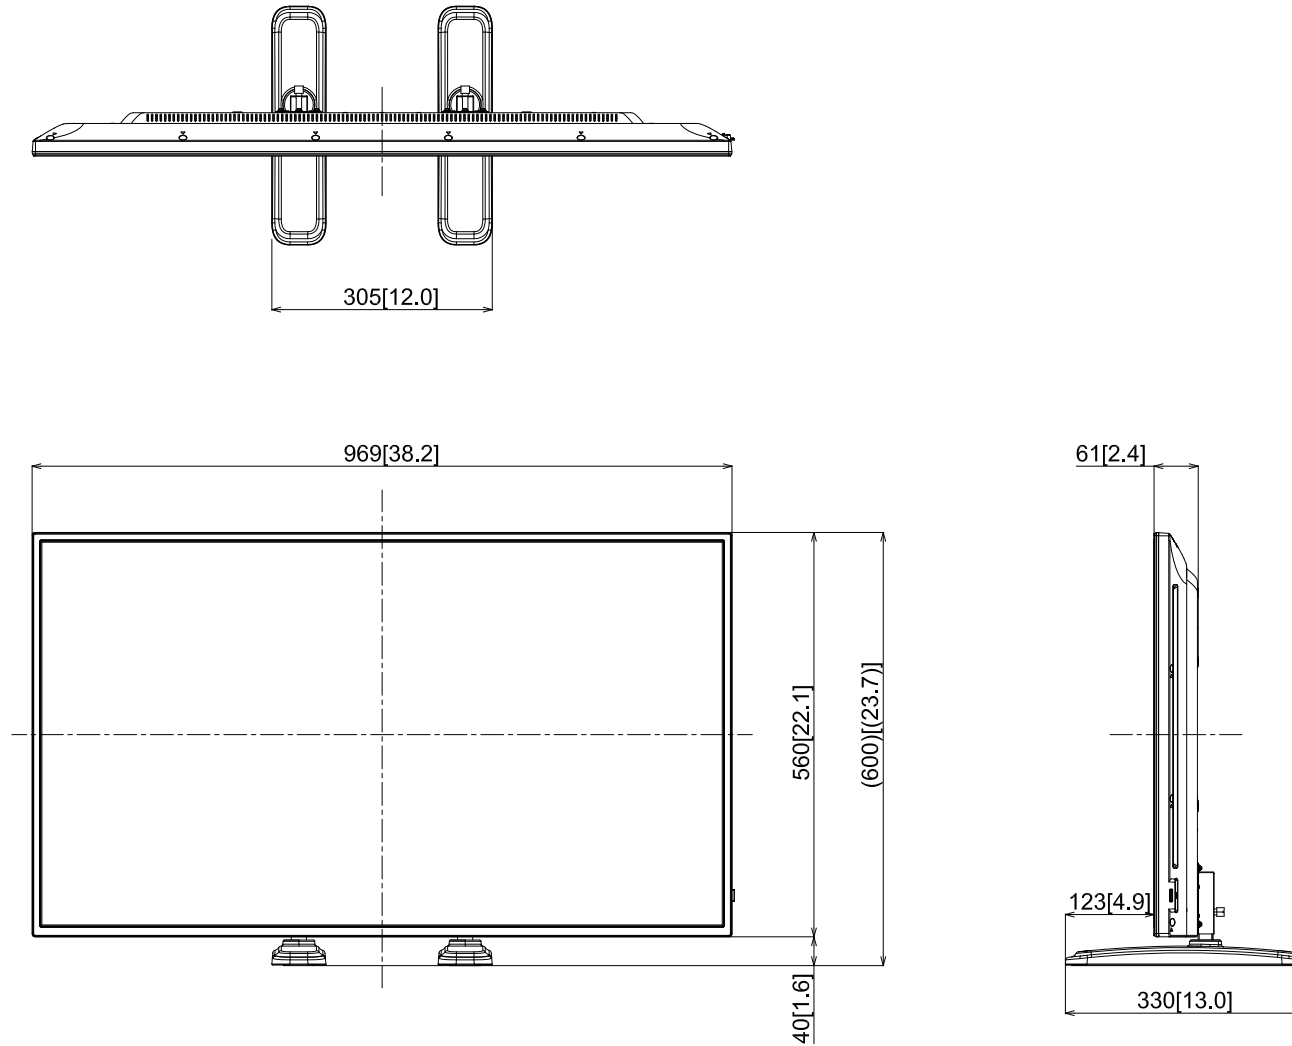

43-inch Class 4K UHD LCD Display With Pedestal Stand

15-March-2022

Unit : mm [inches]

TH-43EQ1 + TY-ST43PE8

Design and specification subject to change without notice.