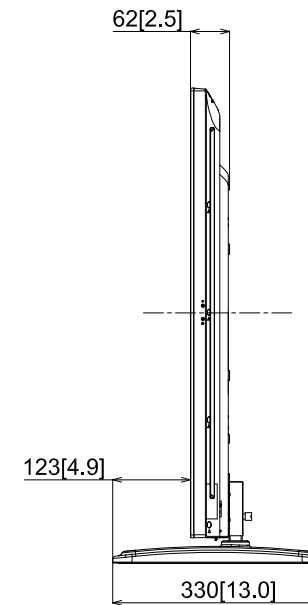

55-inch Class 4K UHD LCD Display With Pedestal Stand

15-March-2022

Unit : mm [inches]

TH-55EQ1 + TY-ST43PE8

Design and specification subject to change without notice.