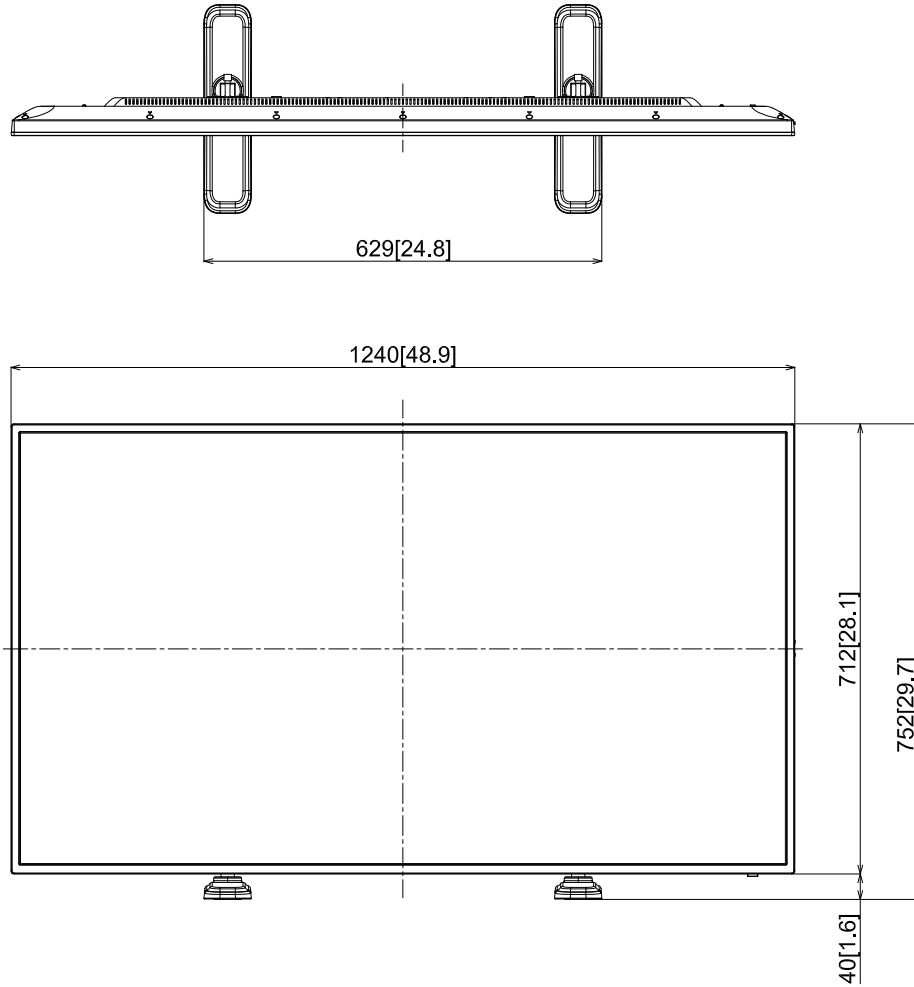

55-inch Class 4K UHD LCD Display With Pedestal Stand

15-March-2022

Unit : mm [inches]

TH-55EQ1 + TY-ST43PE8

Design and specification subject to change without notice.