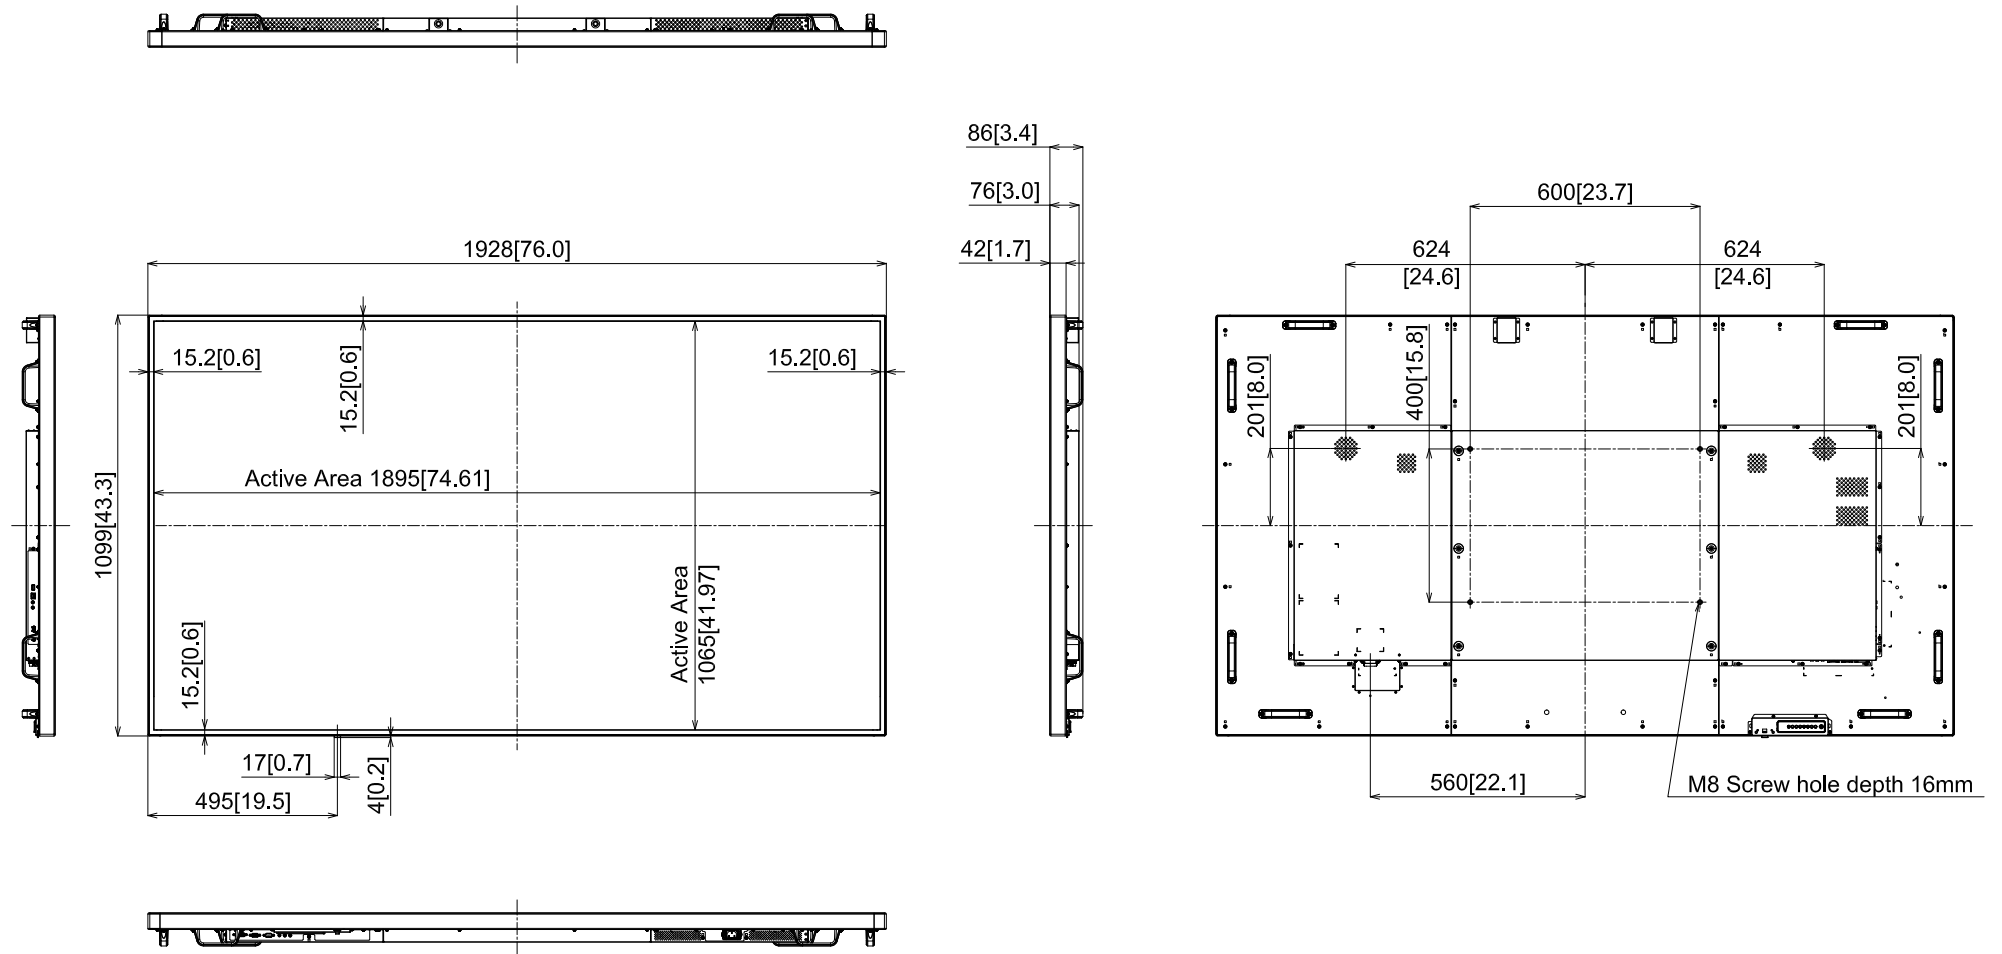

# 86-inch Class 4K UHD LCD Display

## TH-86EQ1

15-March-2022

Unit : mm [inches]

Design and specification subject to change without notice.