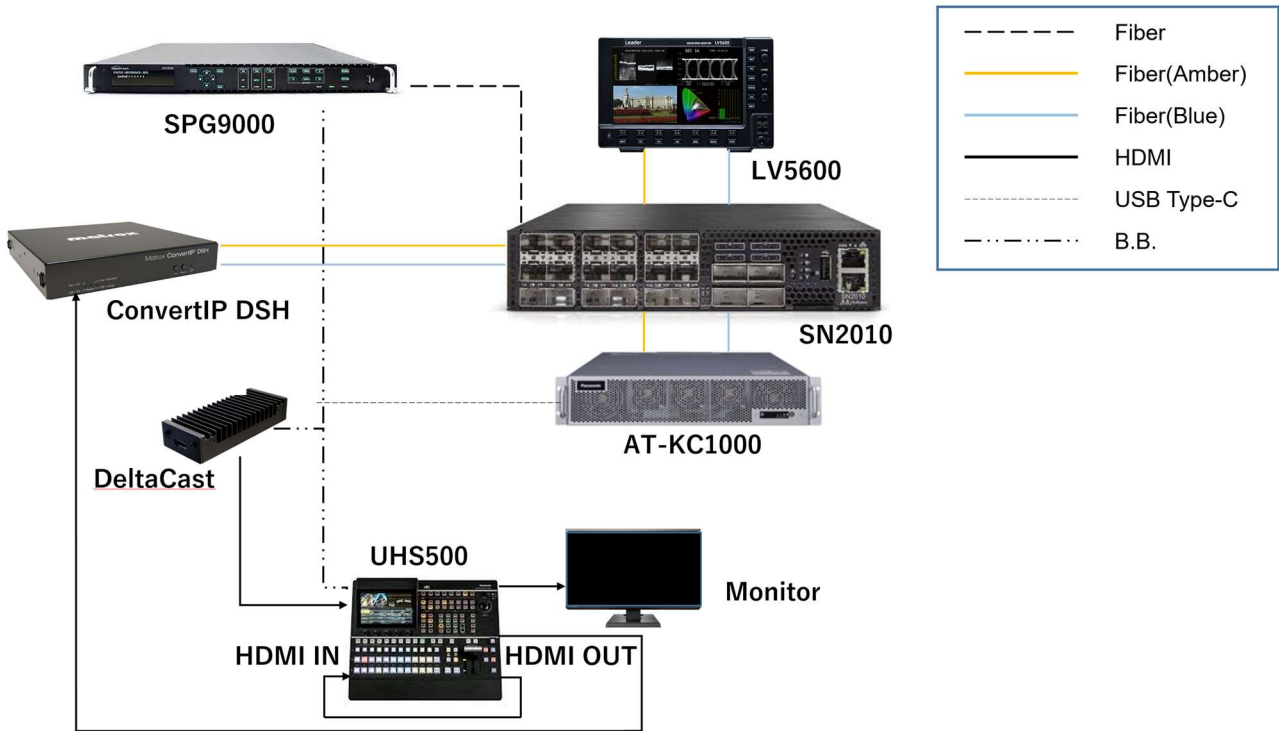

Kairos Support Information(動作確認結果)

1. Confirmed product (対象機器)

Vender name	Product name	Version
Matrox	ConvertIP DSH	2.00.00.205

2. Test environment(動作確認環境)

Used apparatus (使用機器)

Equipment Name	Model	Version
KAIROS Core server	AT-KC1000	Ver. 1.4.8
Kairos Creator		Ver. 1.4.8

Network Switch	NVIDIA Mellanox SN2010	Ver. 3.9.3220
----------------	------------------------	---------------

2.1 System Configurations

Fig. 1 Diagram in Receiver Mode

Fig. 2 Diagram in Transmitter Mode

3. Test items & results(確認項目と結果)

3.1 Verification for Video/Audio signal and 2022-7

3.1.1 Receiver Mode

Table 1. Test Results for ConvertIP DSH Receiver Mode

No	Format	ConvertIP DSH		
		Video	Audio	2022-7
1	1080/59.94i	OK	OK	OK
2	1080/59.94p	OK	OK	OK
3	2160/59.94p	OK	OK	OK
4	1080/50i	OK	OK	OK
5	1080/50p	OK	OK	OK
6	2160/50p	OK	OK	OK