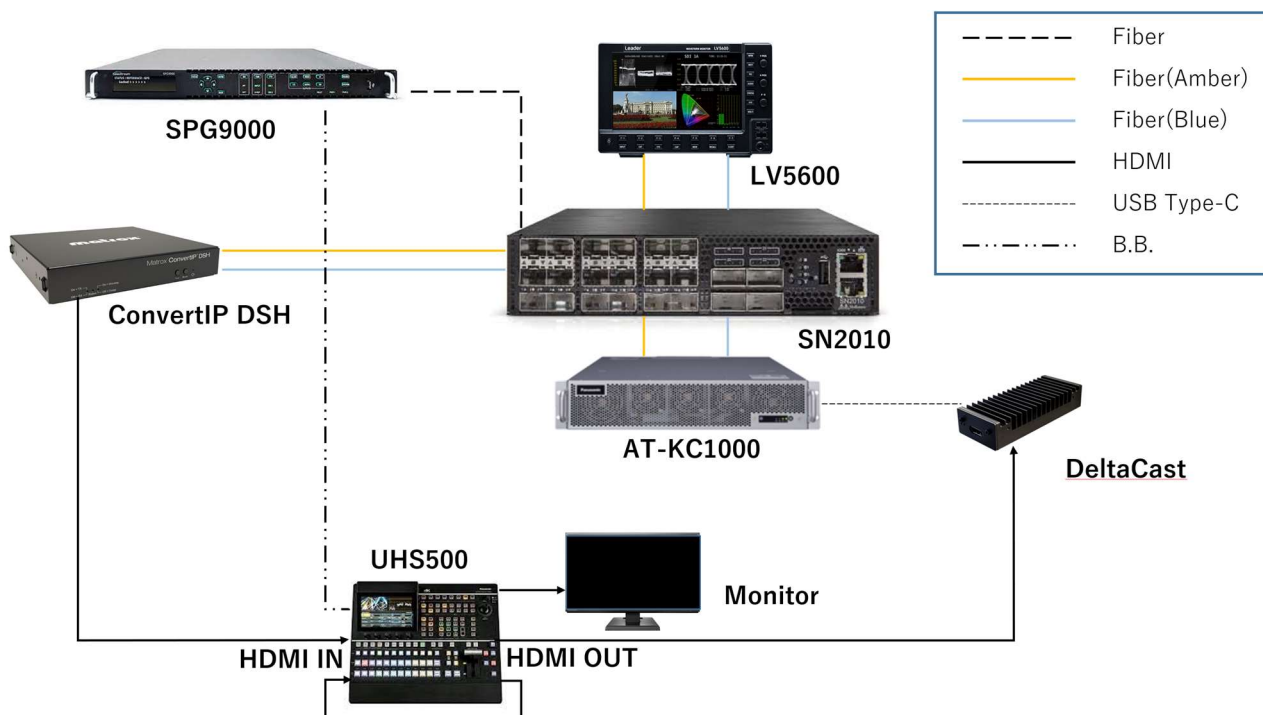

Kairos Support Information(動作確認結果)

1. Confirmed product (対象機器)

Vender name	Product name	Version
Matrox	ConvertIP DSH	2.00.00.205

2. Test environment(動作確認環境)

Used apparatus (使用機器)

Equipment Name	Model	Version
KAIROS Core server	AT-KC1000	Ver. 1.4.8
Kairos Creator		Ver. 1.4.8

Network Switch	NVIDIA Mellanox SN2010	Ver. 3.9.3220
----------------	------------------------	---------------

2.1 System Configurations

Fig. 1 Diagram in Receiver Mode

Fig. 2 Diagram in Transmitter Mode

3. Test items & results(確認項目と結果)

3.1 Verification for Video/Audio signal and 2022-7

3.1.1 Receiver Mode

Table 1. Test Results for ConvertIP DSH Receiver Mode

No	Format	ConvertIP DSH		
		Video	Audio	2022-7
1	1080/59.94i	OK	OK	OK
2	1080/59.94p	OK	OK	OK
3	2160/59.94p	OK	OK	OK
4	1080/50i	OK	OK	OK
5	1080/50p	OK	OK	OK
6	2160/50p	OK	OK	OK