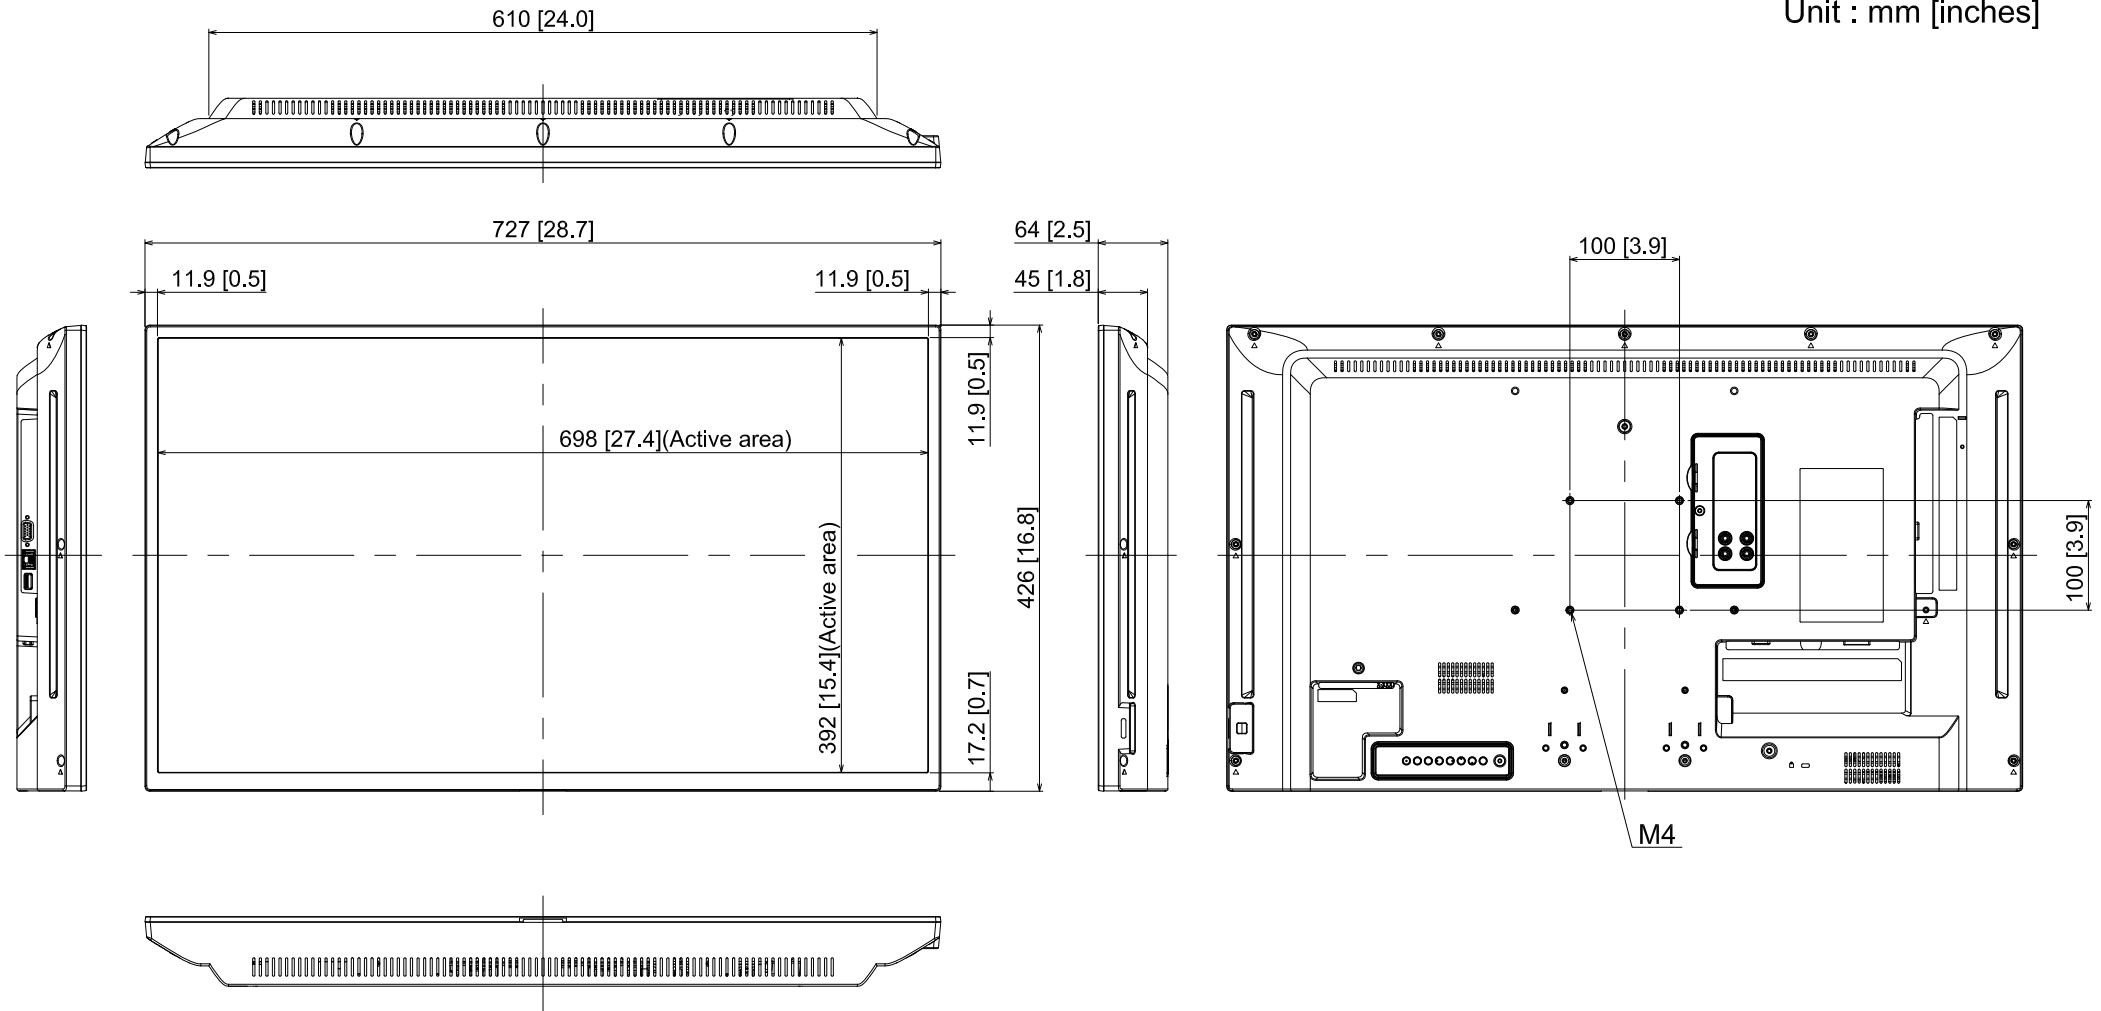

32-inch FULL HD LCD Display TH-32EF1

12-MAY-2016

Unit : mm [inches]

Design and specification subject to change without notice.