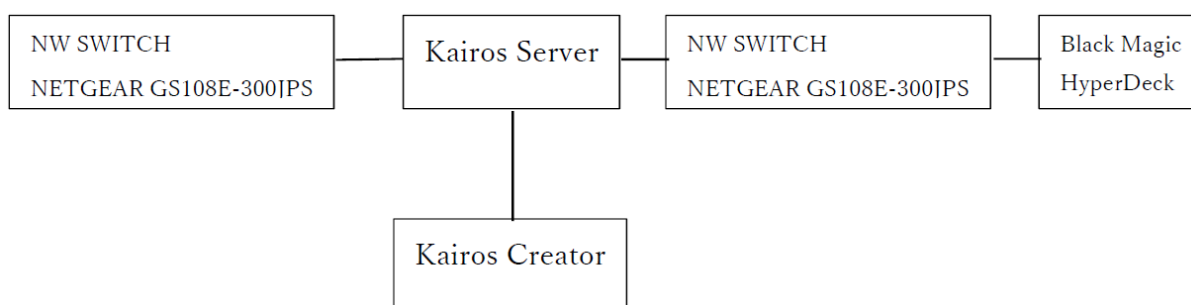

Kairos Support Information (動作確認結果)

1. Confirmed product (対象機器)

Vender name	Product name	Software version	Interface
Blackmagic Design	HyperDeck Studio	Ver. 7.1.2	Blackmagic Protocol

2. Test environment (動作確認環境)

Used apparatus (使用機器)

Equipment Name	Model	S/W Version	Remarks
Kairos Core server	AIC Server	Ver. 6191	
Kairos Creator	Dell PC	Ver. 6191	

Network Switch	NETGEAR GS100E-300JPS	N/A	RJ45
Network Switch	MELLANOX SN2010	3.8.2306 2020-01-29	SFP

Test System Diagram (構成図)

Port Number: 9993