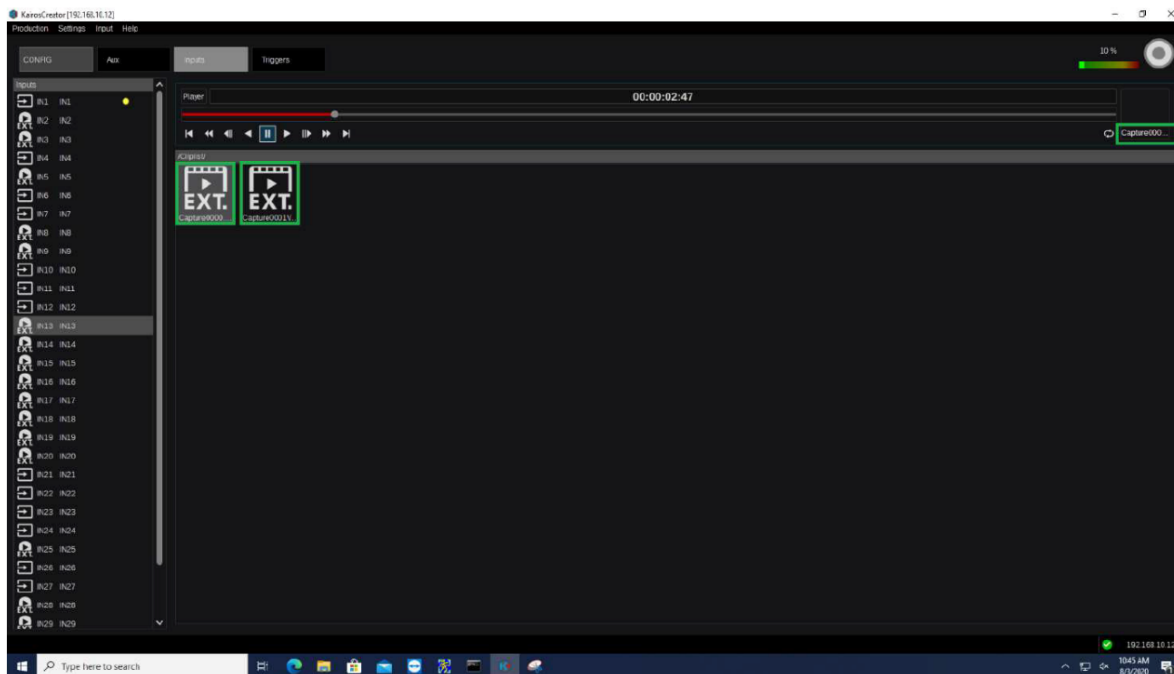

Used apparatus (使用機器)

Equipment Name	Model	S/W Version	Remarks
Kairos Core server	AIC Server	Ver. 6191	
Kairos Creator	Dell PC	Ver. 6191	

Network Switch	NETGEAR GS100E-300JPS	N/A	RJ45
Network Switch	MELLANOX SN2010	3.8.2306 2020-01-29	SFP

Test System Diagram (構成図)

Port Number: 9993

3. Test items & results (確認項目と結果)

Command	Icon	Test Result	Comennts for Test
Functions			
Begin		OK	
Rewind		OK	
Step Back		OK	
Reverse		OK	
Pause		OK	
Play		OK	
Step Forward		OK	
Fast Forward		OK	
End		OK	
Loop Play		OK	
Get Thumbnail		N/A	Not Supported
File Name Popup		OK	

A file name popup shows up in green rectangles when a mouse cursor moves in.

The information on the pages shows test results under specific environment only. The related operations and test results might be changed and are not guaranteed.