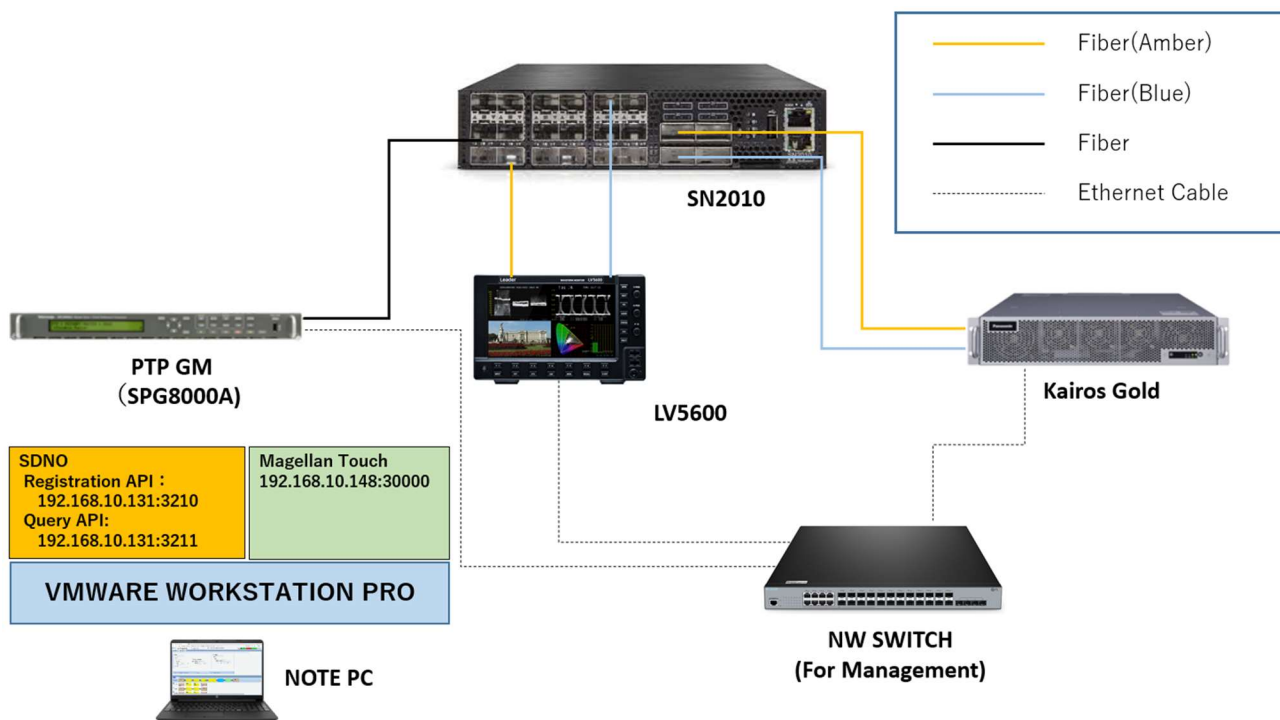

Kairos Support Information (動作確認結果)

1. Confirmed product (対象機器)

Vendor name	Product name
Imagine Communications	Magellan Touch

- Version
KAIROS CORE: 1.4.0
Magellan Touch: 2.6.2.8598

2. Test Environment(動作確認環境)

2.1 System Configurations

2.2 Allocated Resources for Magellan Touch

- Memory 15.6GB
- Processors: 8
- Hard Disk: 80GB

3. Test items & results(確認項目と結果)

No	Function	Result
1	Video Connection between Source and Destination	OK
2	Audio Connection between Source and Destination	OK
3	Port Container Connection between Source and Destination	OK
4	2022-7 Support	OK